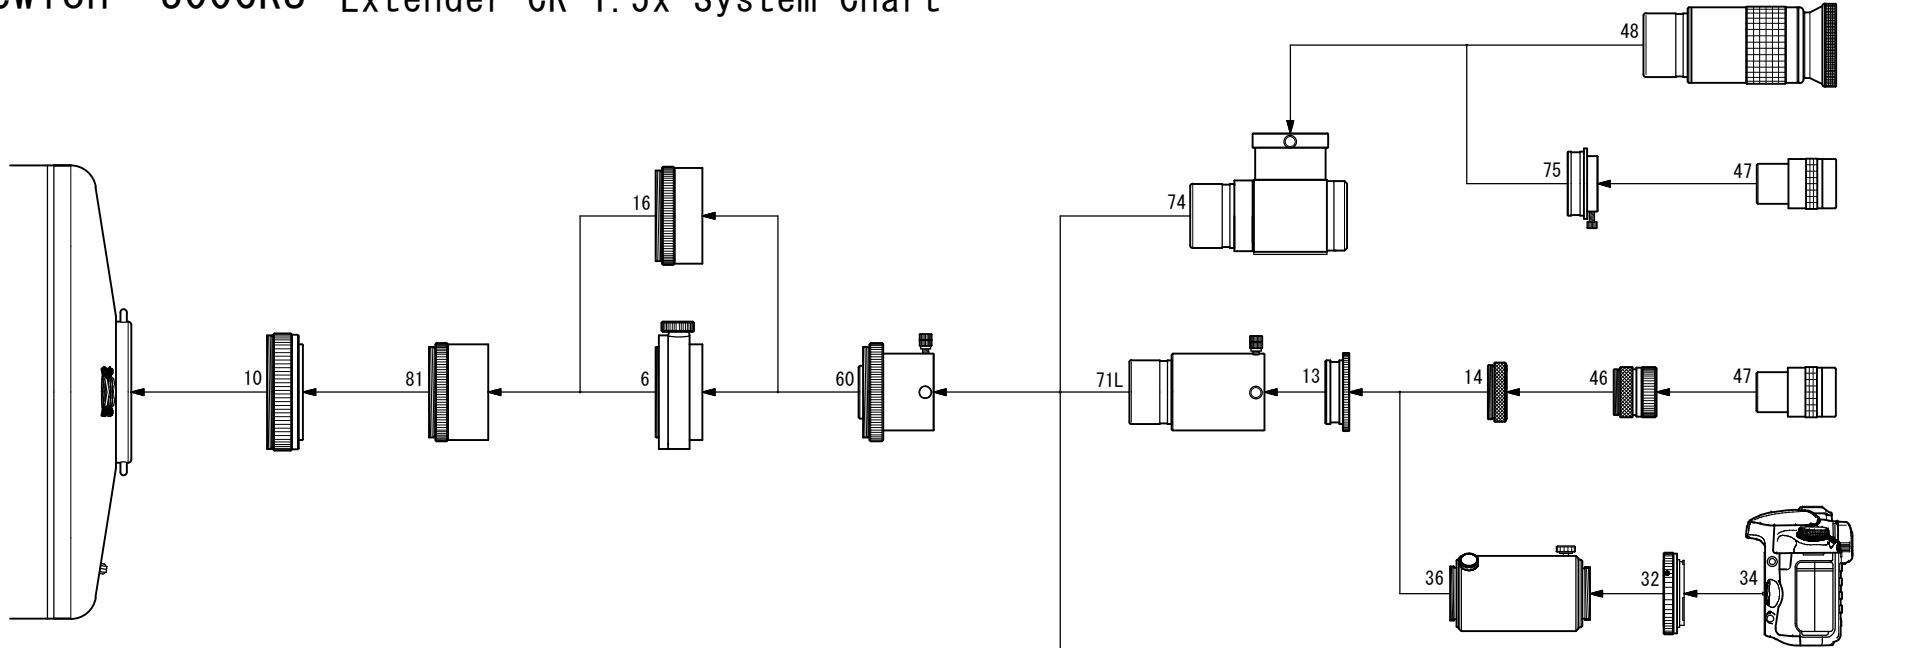

Mewlon—300CRS Extender-CR 1.5x System Chart

- | | |
|---|--|
| 6. CAA [TKA23200] | 35. CA-35 50.8mm(2") [TKA31201] |
| 10. M90-72 Coupling [TKP83111] | 36. TCA-4 [TKA00210] |
| 13. 50.8mm(2") Sleeve [TKP00113] | 46. Ocular adapter (31.7mm/1 1/4") [TKP00101] |
| 14. Coupling (S) [TKP00103] | 47. LE Ocular |
| 16. Aux. Ring (Prime Focus) [TKP83002] | 48. LE-50mm [TKA00530] |
| 32. T-mount DX-S (EOS) [TKA01250] | 60. Extender-CR 1.5x [TKA82595] |
| T-mount DX-S (Nikon) [TKA01254] | 71L. Extension tube (L) (50.8mm/2") [TKP31112] |
| 33. Wide T-mount DX-WR (EOS) [TKA01251] | 74. Diagonal mirror (50.8mm/2") [TKA00543] |
| Wide T-mount DX-WR (Nikon) [TKA01255] | 75. Adapter (DM) [TKA00111] |
| 34. SLR camera (EOS/Nikon) | 81. RD-EXT Aux. Ring [TKA83205] |
| | 86. CCD camera |