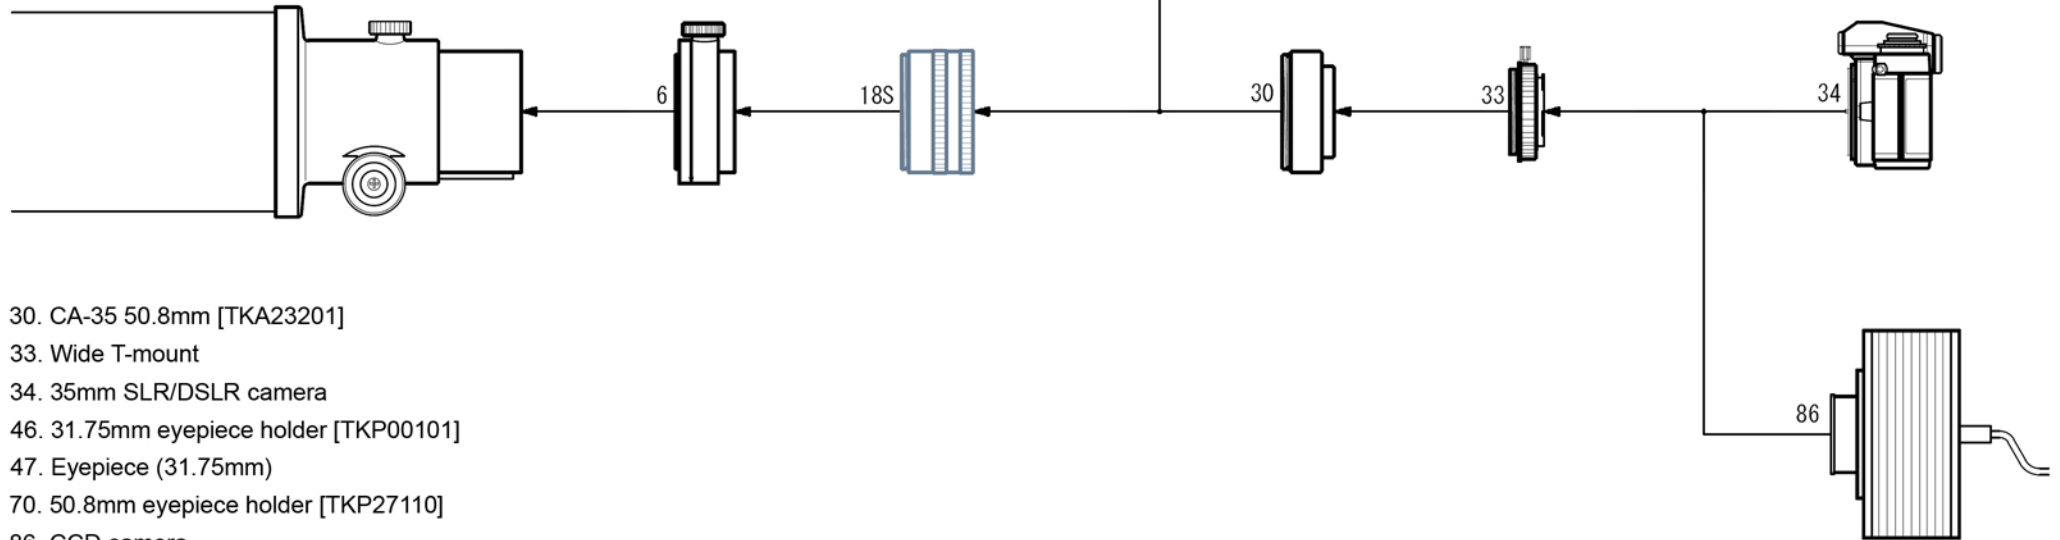

TSA-120 system-chart with TOA35 Reducer

- 6. CAA [TKA23200]
- 13. 50.8mm sleeve [KP00113]
- 14. Coupling (S) [TKP00103]
- 18S. TOA35 Reducer set [TKA31580S]

- 30. CA-35 50.8mm [TKA23201]
- 33. Wide T-mount
- 34. 35mm SLR/DSLR camera
- 46. 31.75mm eyepiece holder [TKP00101]
- 47. Eyepiece (31.75mm)
- 70. 50.8mm eyepiece holder [TKP27110]
- 86. CCD camera

En rouge : Standard with TSA-120 tube assembly

[Note] Some 35mm SLR/DSLR camera may not be attached