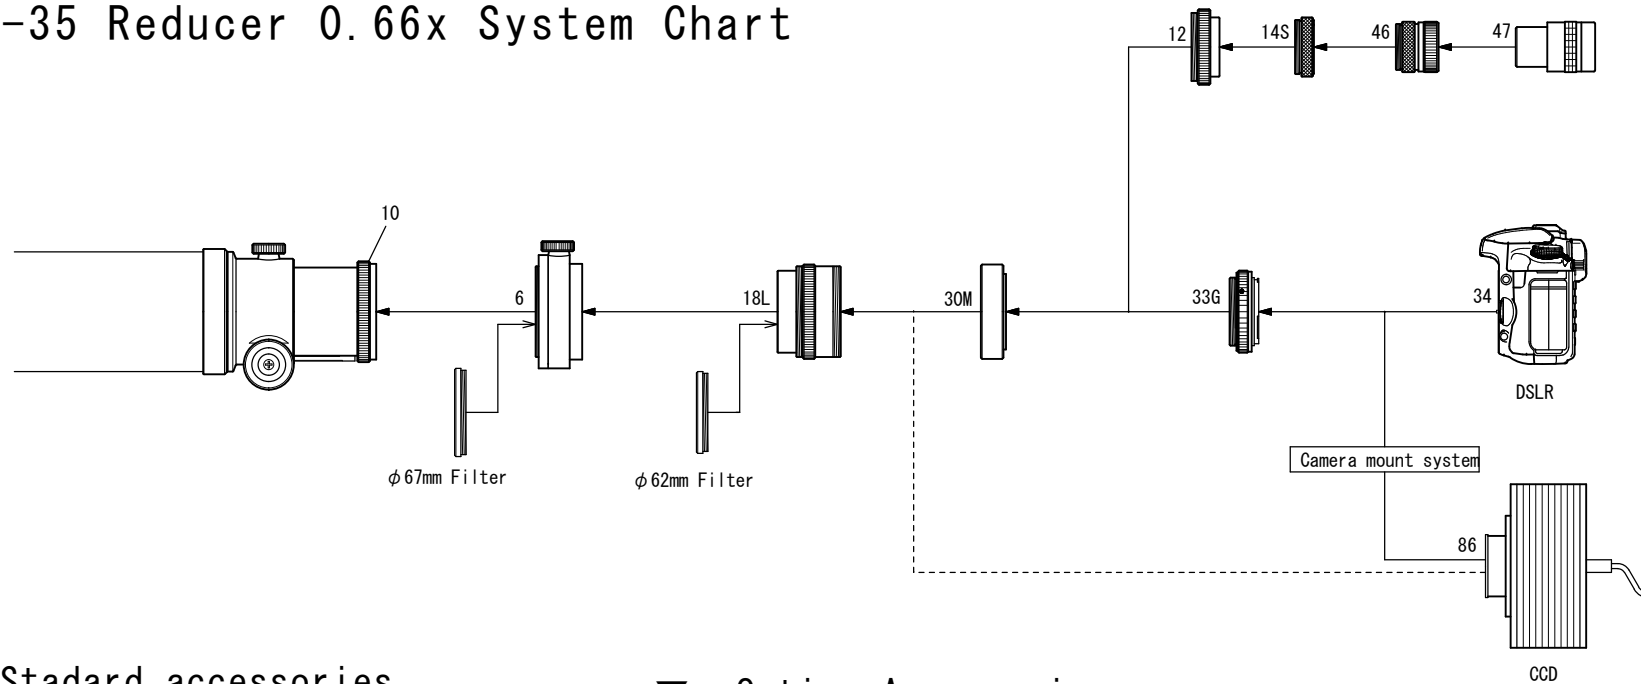

FC-100DZ

FC-35 Reducer 0.66x System Chart