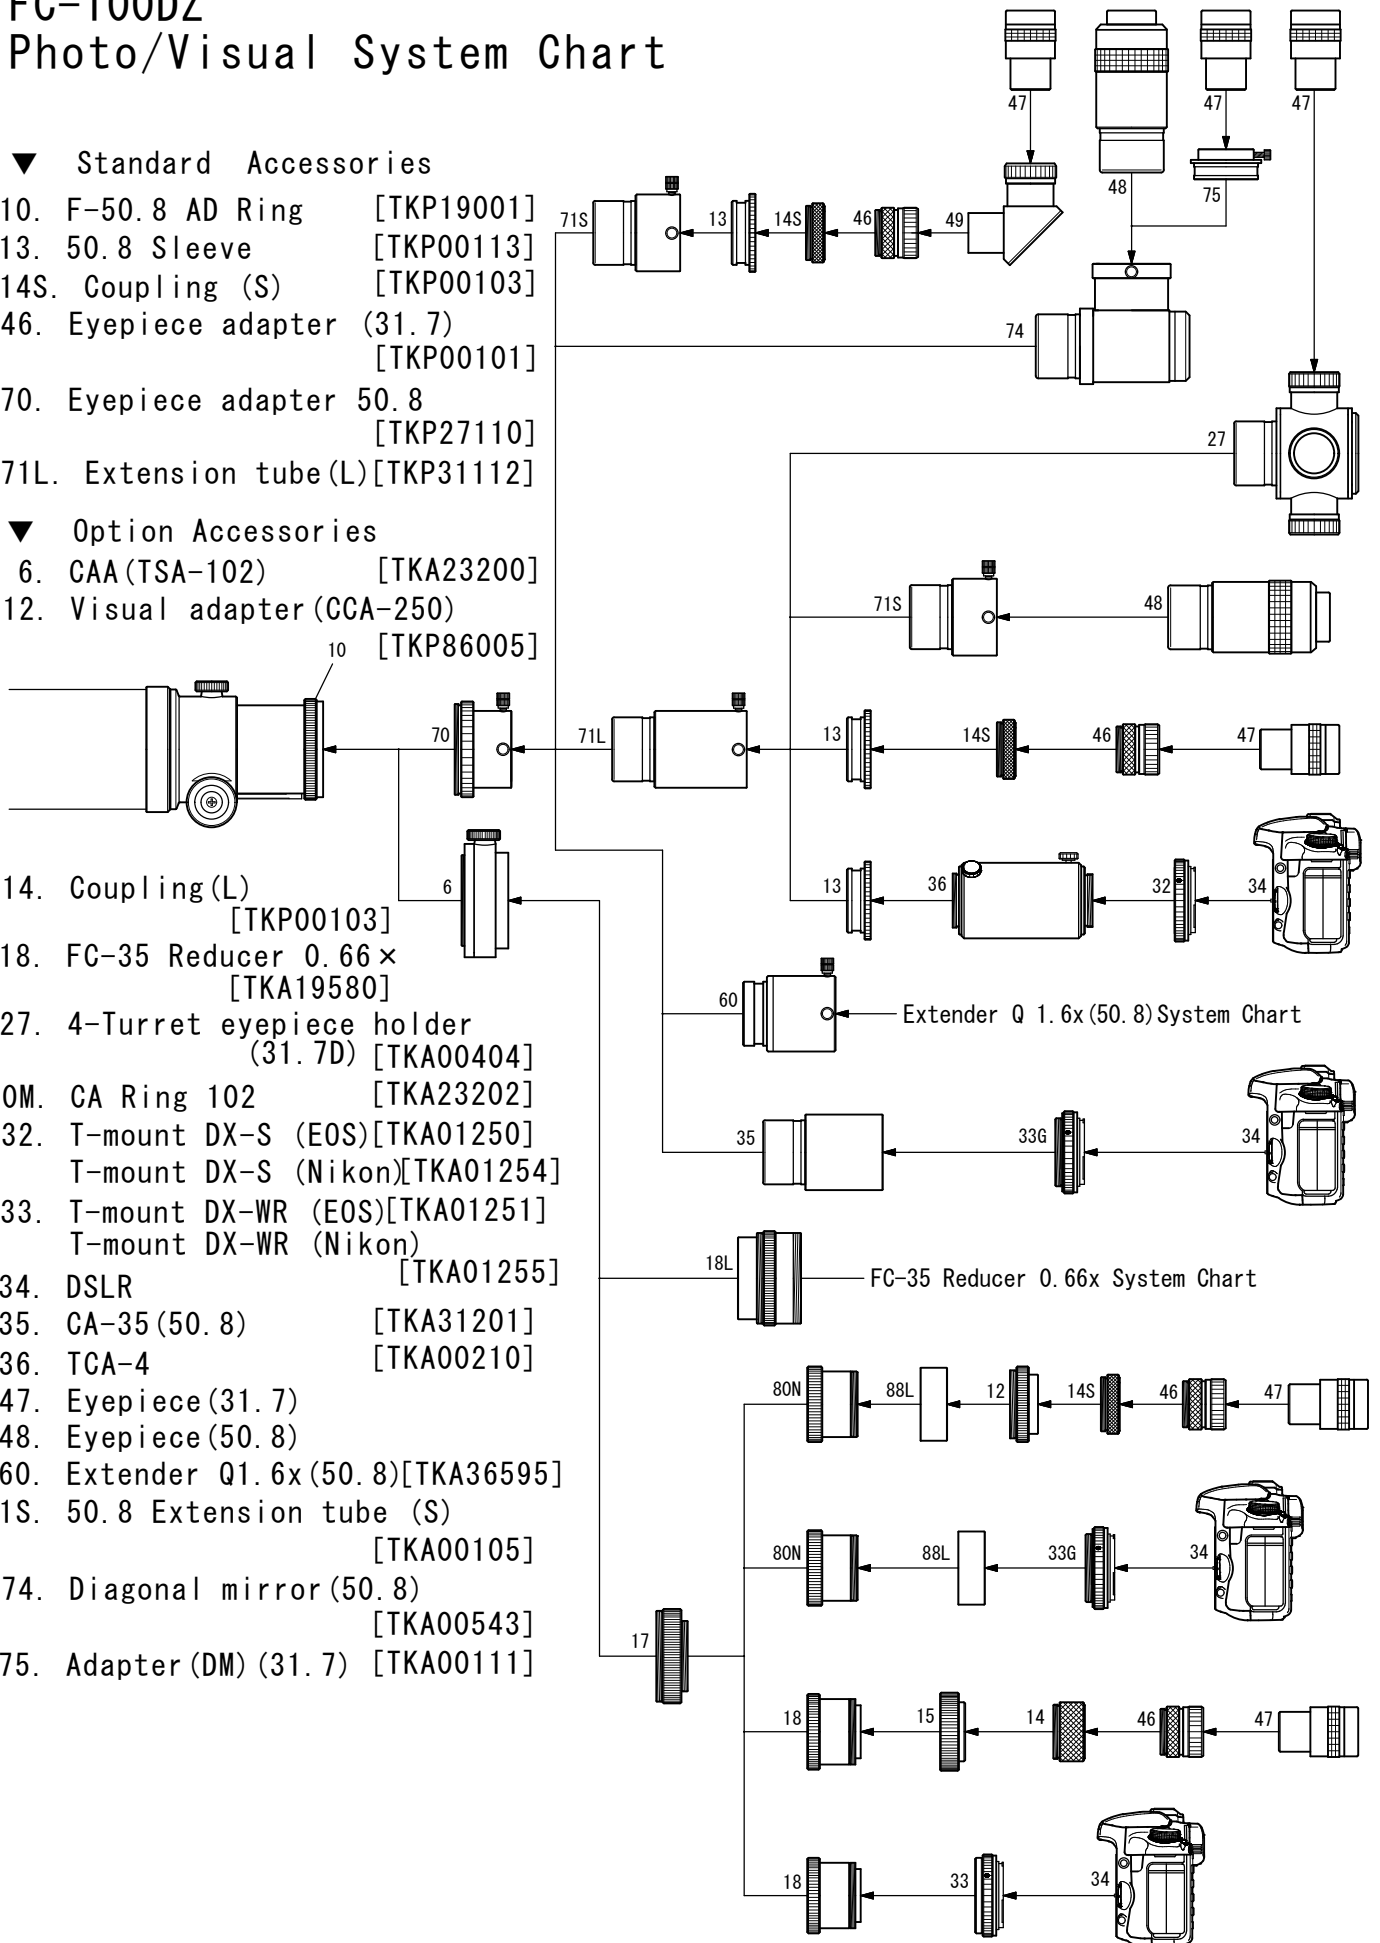

# FC-100DZ Photo/Visual System Chart

## ▼ Standard Accessories

- 10. F-50.8 AD Ring [TKP19001]
- 13. 50.8 Sleeve [TKP00113]
- 14S. Coupling (S) [TKP00103]
- 46. Eyepiece adapter (31.7) [TKP00101]
- 70. Eyepiece adapter 50.8 [TKP27110]
- 71L. Extension tube(L) [TKP31112]

## ▼ Option Accessories

- 6. CAA (TSA-102) [TKA23200]
- 12. Visual adapter (CCA-250) [TKP86005]
- 14. Coupling (L) [TKP00103]
- 18. FC-35 Reducer 0.66x [TKA19580]
- 27. 4-Turret eyepiece holder (31.7D) [TKA00404]
- 30M. CA Ring 102 [TKA23202]
- 32. T-mount DX-S (EOS) [TKA01250]  
T-mount DX-S (Nikon) [TKA01254]
- 33. T-mount DX-WR (EOS) [TKA01251]  
T-mount DX-WR (Nikon) [TKA01255]
- 34. DSLR
- 35. CA-35 (50.8) [TKA31201]
- 36. TCA-4 [TKA00210]
- 47. Eyepiece (31.7)
- 48. Eyepiece (50.8)
- 60. Extender Q1.6x (50.8) [TKA36595]
- 71S. 50.8 Extension tube (S) [TKA00105]
- 74. Diagonal mirror (50.8) [TKA00543]
- 75. Adapter (DM) (31.7) [TKA00111]

### ▼ Standard Accessories

- 10. F-50.8 AD Ring [TKP19001]
- 13. 50.8 Sleeve [TKP00113]
- 14S. Coupling (S) [TKP00103]
- 46. Eyepiece adapter 31.7 [TKP00101]
- 70. Eyepiece adapter (50.8) [TKP27110]
- 71L. Extension tube (L) [TKP31112]