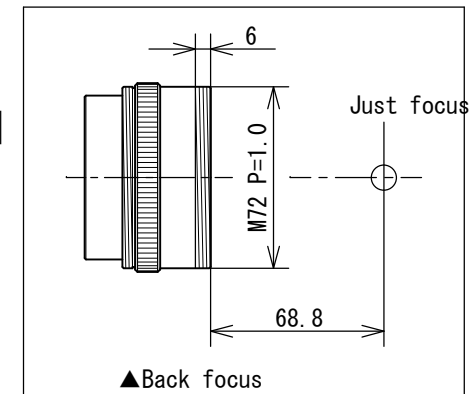

▼ Option Accessories

6. CAA (TSA-102) [TKA23200]
12. Eyepiece adapter (CCA-250) [TKP86005]
- 18L. FC-35 Reducer 0.66x [TKA31580N]
- 30M. CA Ring 102 [TKA23202]
- 33G. T-mount mount DX-WR (EOS) [TKA01251]
- T-mount mount DX-WR (Nikon) [TKA01255]
34. DSLR
86. CCD
47. Eyepiece (31.7)