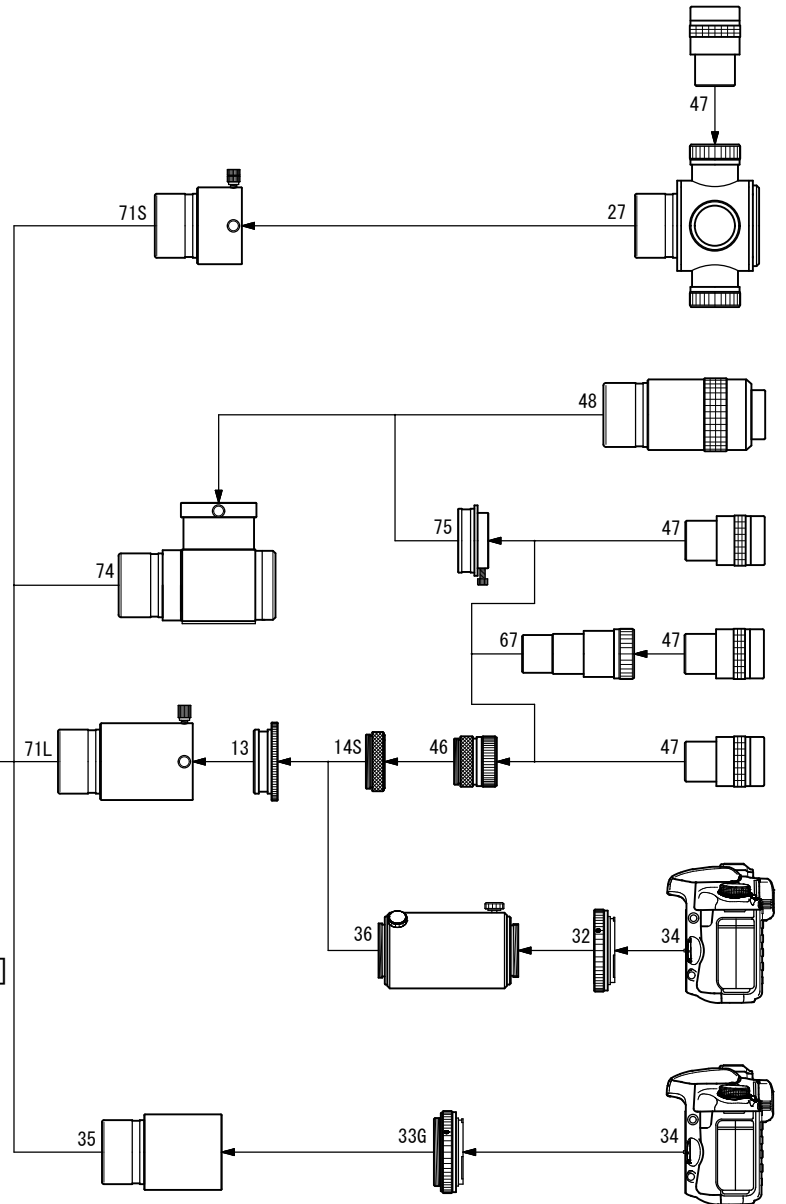

### ▼ Standard Accessories

- 10. F-50.8 AD Ring [TKP19001]
- 13. 50.8 Sleeve [TKP00113]
- 14S. Coupling (S) [TKP00103]
- 46. Eyepiece adapter 31.7 [TKP00101]
- 70. Eyepiece adapter (50.8) [TKP27110]
- 71L. Extension tube (L) [TKP31112]

### ▼ Option Accessories

- 27. 4-Turret eyepiece holder (31.7D) [TKA00404]
- 32. T-mount DX-S (EOS) [TKA01250]  
T-mount DX-S (Nikon) [TKA01254]
- 33. T-mount DX-WR (EOS) [TKA01251]  
T-mount DX-WR (Nikon) [TKA01255]
- 34. DSLR
- 35. CA-35 (50.8) [TKA31201]
- 36. TCA-4 [TKA00210]
- 47. Eyepiece (31.7)
- 48. Eyepiece (50.8)

- 60. Extender Q1.6x(50.8) [TKA36595]
- 67. 31.7 2x Barrow [TKA00597]
- 71S. 50.8 Extension tube (S) [TKA00105]
- 74. Diagonal mirror (50.8) [TKA00543]
- 75. Adapter (DM) (31.7) [TKA00111]

TAKAHASHI