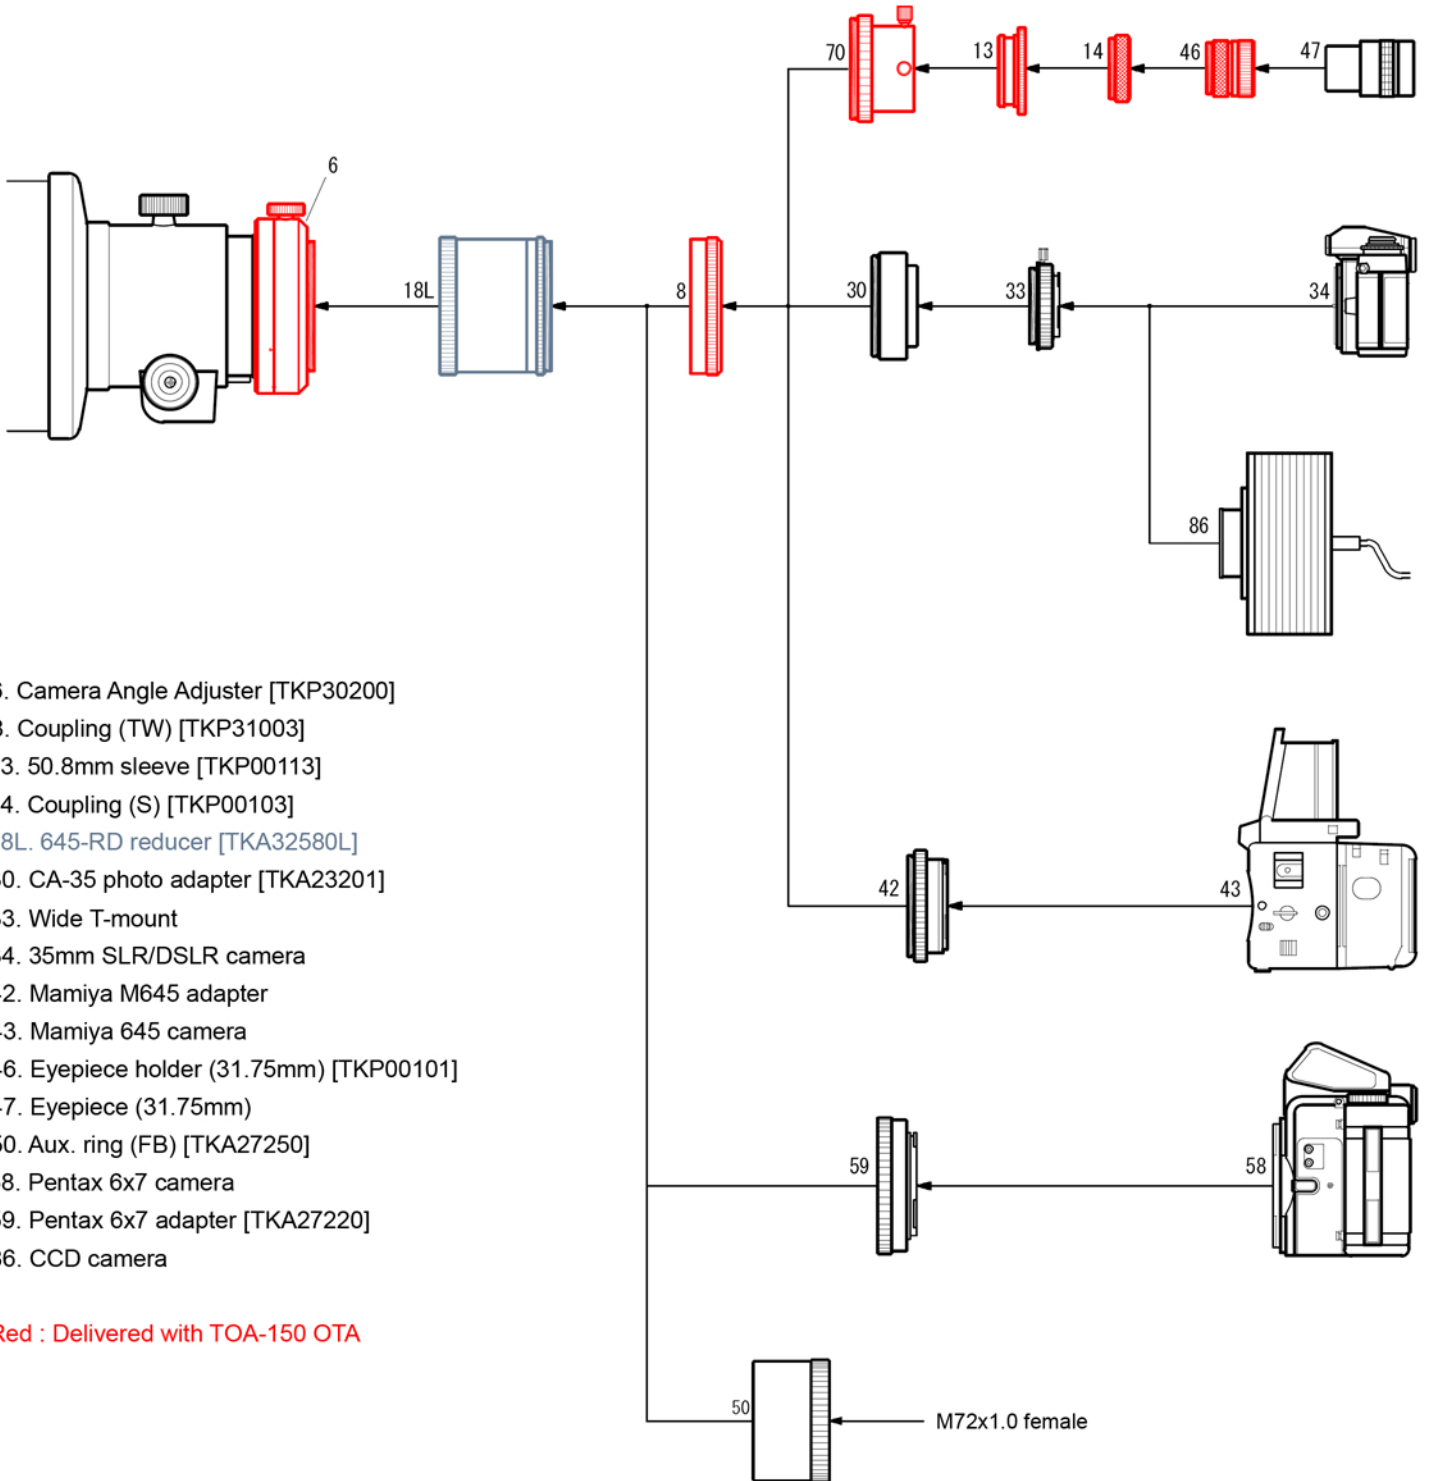

TOA-150 with 645-RD reducer

[Note] Some SLR/DSLR cameras can not be attached