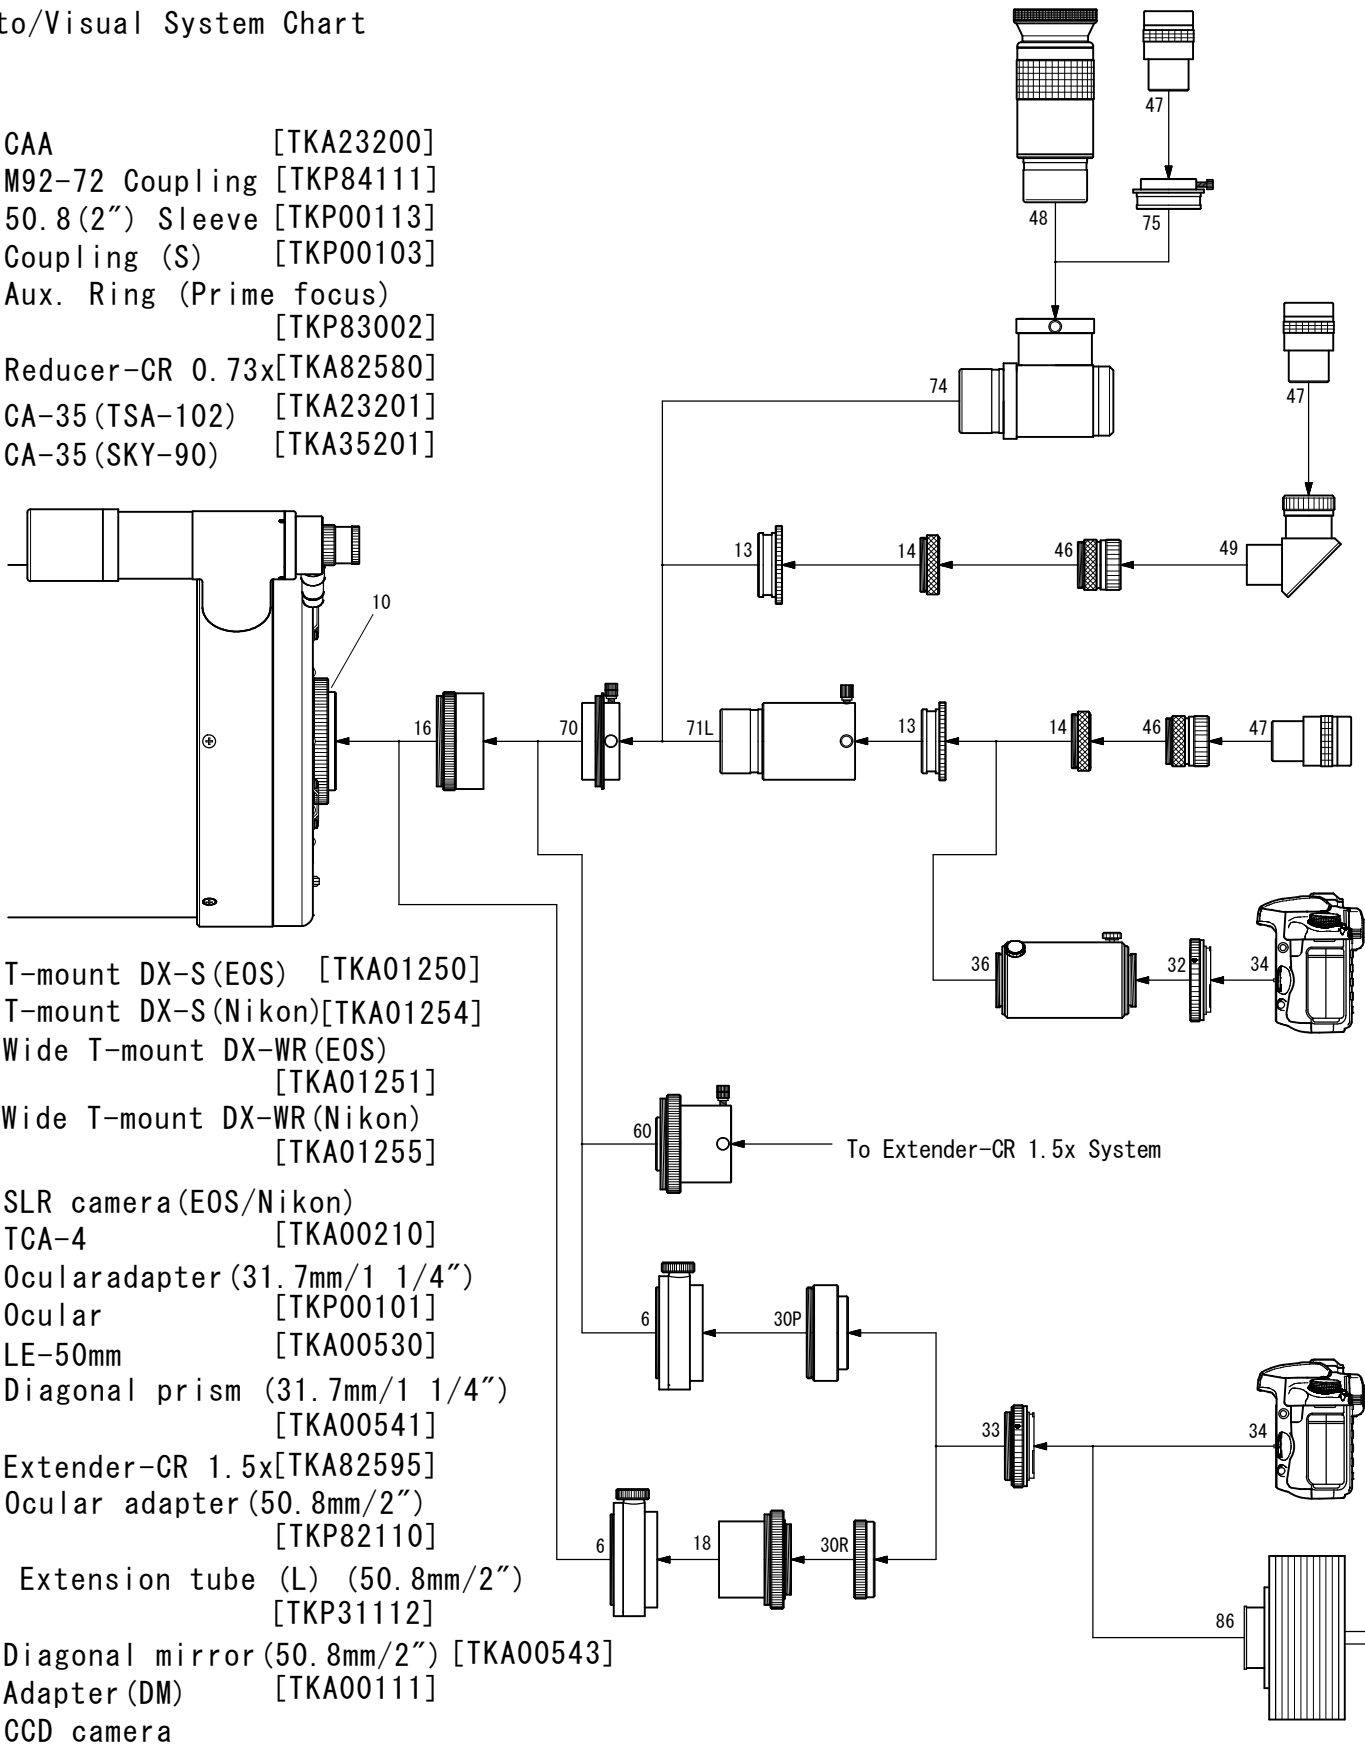

# Mewlon—250CRS

## Photo/Visual System Chart

- 6. CAA [TKA23200]
- 10. M92-72 Coupling [TKP84111]
- 13. 50.8(2") Sleeve [TKP00113]
- 14. Coupling (S) [TKP00103]
- 16. Aux. Ring (Prime focus) [TKP83002]
- 18. Reducer-CR 0.73x [TKA82580]
- 30P. CA-35 (TSA-102) [TKA23201]
- 30R. CA-35 (SKY-90) [TKA35201]

- 32. T-mount DX-S (EOS) [TKA01250]  
T-mount DX-S (Nikon) [TKA01254]
- 33. Wide T-mount DX-WR (EOS) [TKA01251]  
Wide T-mount DX-WR (Nikon) [TKA01255]
- 34. SLR camera (EOS/Nikon)
- 36. TCA-4 [TKA00210]
- 46. Ocular adapter (31.7mm/1 1/4") [TKP00101]
- 47. Ocular [TKA00530]
- 48. LE-50mm [TKA00541]
- 49. Diagonal prism (31.7mm/1 1/4") [TKA00541]
- 60. Extender-CR 1.5x [TKA82595]
- 70. Ocular adapter (50.8mm/2") [TKP82110]
- 71L. Extension tube (L) (50.8mm/2") [TKP31112]
- 74. Diagonal mirror (50.8mm/2") [TKA00543]
- 75. Adapter (DM) [TKA00111]
- 86. CCD camera