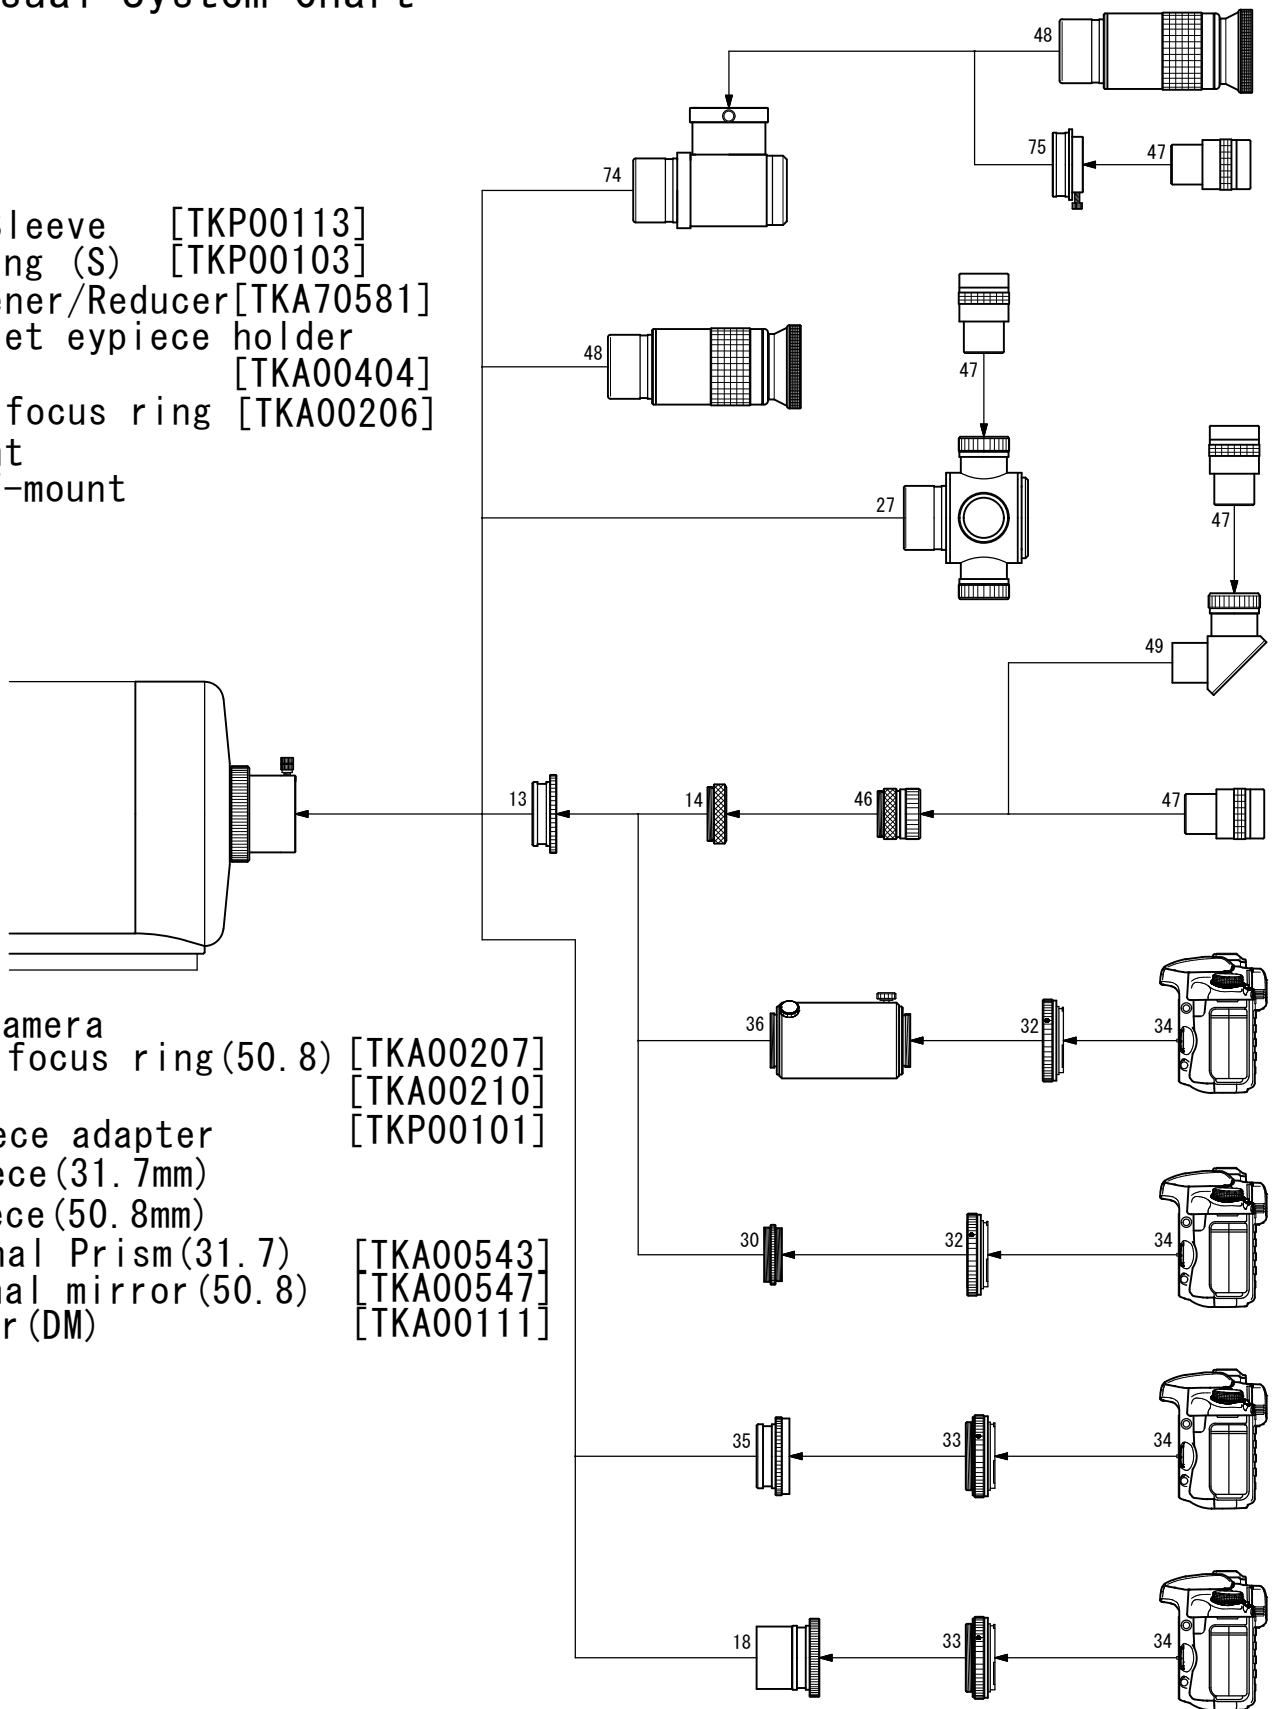

# Mewlon 180C Photo/Visual System Chart

- 13. 50.8 Sleeve [TKP00113]
- 14. Coupling (S) [TKP00103]
- 18. Flattener/Reducer [TKA70581]
- 27. 4-Turret eyepiece holder [TKA00404]
- 30. Prime focus ring [TKA00206]
- 32. T-mount
- 33. Wide T-mount

- 34. DSLR camera
- 35. Prime focus ring (50.8) [TKA00207]
- 36. TCA-4 [TKA00210]
- 46. Eyepiece adapter [TKP00101]
- 47. Eyepiece (31.7mm)
- 48. Eyepiece (50.8mm)
- 49. Diagonal Prism (31.7) [TKA00543]
- 74. Diagonal mirror (50.8) [TKA00547]
- 75. Adapter (DM) [TKA00111]