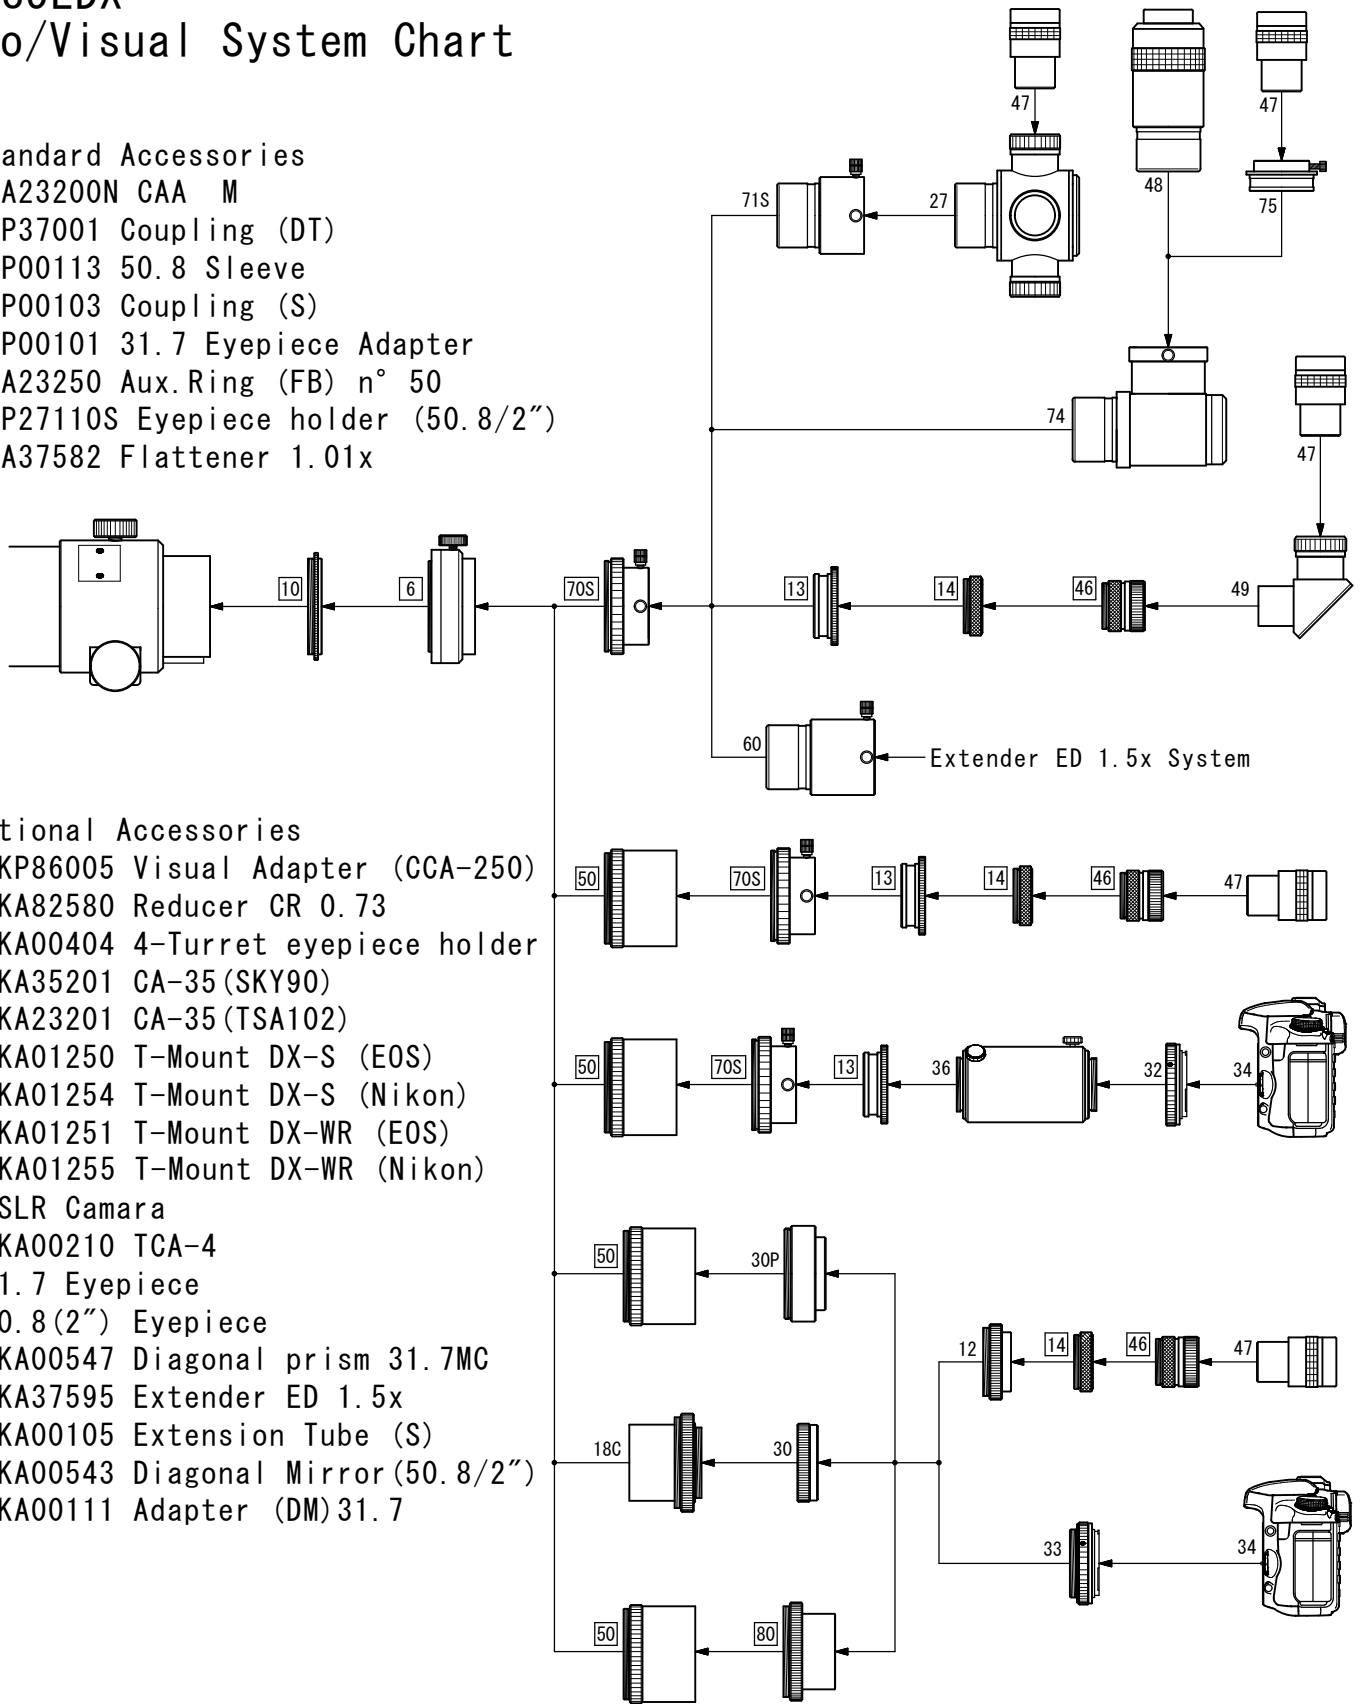

# FSQ-85EDX Photo/Visual System Chart

## ▼ Standard Accessories

- 6** TKA23200N CAA M
- 10** TKP37001 Coupling (DT)
- 13** TKP00113 50.8 Sleeve
- 14** TKP00103 Coupling (S)
- 46** TKP00101 31.7 Eyepiece Adapter
- 50** TKA23250 Aux. Ring (FB) n° 50
- 70S** TKP27110S Eyepiece holder (50.8/2")
- 80** TKA37582 Flattener 1.01x

## ▼ Optional Accessories

- 12. TKP86005 Visual Adapter (CCA-250)
- 18C. TKA82580 Reducer CR 0.73
- 27. TKA00404 4-Turret eyepiece holder
- 30. TKA35201 CA-35 (SKY90)
- 30P. TKA23201 CA-35 (TSA102)
- 32. TKA01250 T-Mount DX-S (EOS)
- TKA01254 T-Mount DX-S (Nikon)
- 33. TKA01251 T-Mount DX-WR (EOS)
- TKA01255 T-Mount DX-WR (Nikon)
- 34. DSLR Camera
- 36. TKA00210 TCA-4
- 47. 31.7 Eyepiece
- 48. 50.8(2") Eyepiece
- 49. TKA00547 Diagonal prism 31.7MC
- 60. TKA37595 Extender ED 1.5x
- 71S. TKA00105 Extension Tube (S)
- 74. TKA00543 Diagonal Mirror (50.8/2")
- 75. TKA00111 Adapter (DM) 31.7