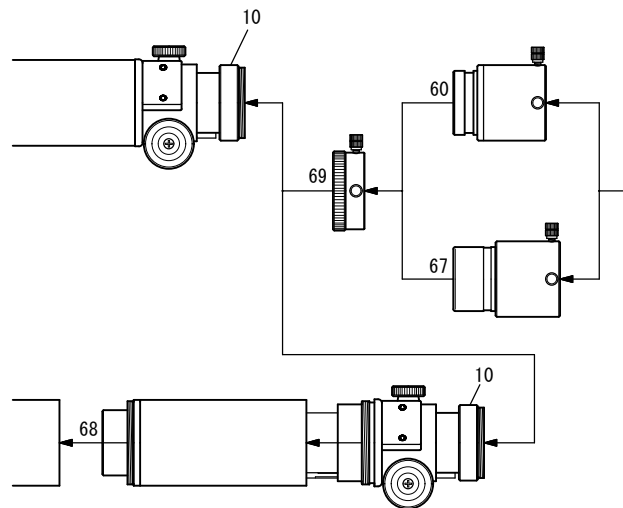

# FOA-60

Extender Q 1.6x(50.8) System Chart

Extender ED 1.5x System Chart

## ▼ Standard Accessories

- 10. F-50.8 AD Ring(FOA-60) [TKP28001]
- 13. 50.8 Sleeve [TKP00113]
- 14S. Coupling (S) [TKP00103]
- 46. 31.7 Eyepiece adapter [TKP00101]
- 69. 50.8 adapter(SKY90) [TKP35110]
- 71L. Extension Tube (50.8) [TKP31112]

- 35. CA-35 (50.8) [TKA31201]
- 36. TCA-4 [TKA00210]
- 47. 31.7 Eyepiece
- 48. 50.8 Eyepiece
- 60. Extender Q 1.6x(50.8) [TKA36595]
- 66. 31.7 2x Barlow Lens [TKA00597]
- 67. Extender ED 1.5x [TKA37595]
- 68. Extender 1.7XR [TKA28595]
- 71S. 50.8 Extension Tube S [TKA00105]
- 74. 50.8 Diagonal Mirror [TKA00543]
- 75. Adapter DM(31.7) [TKA00111]