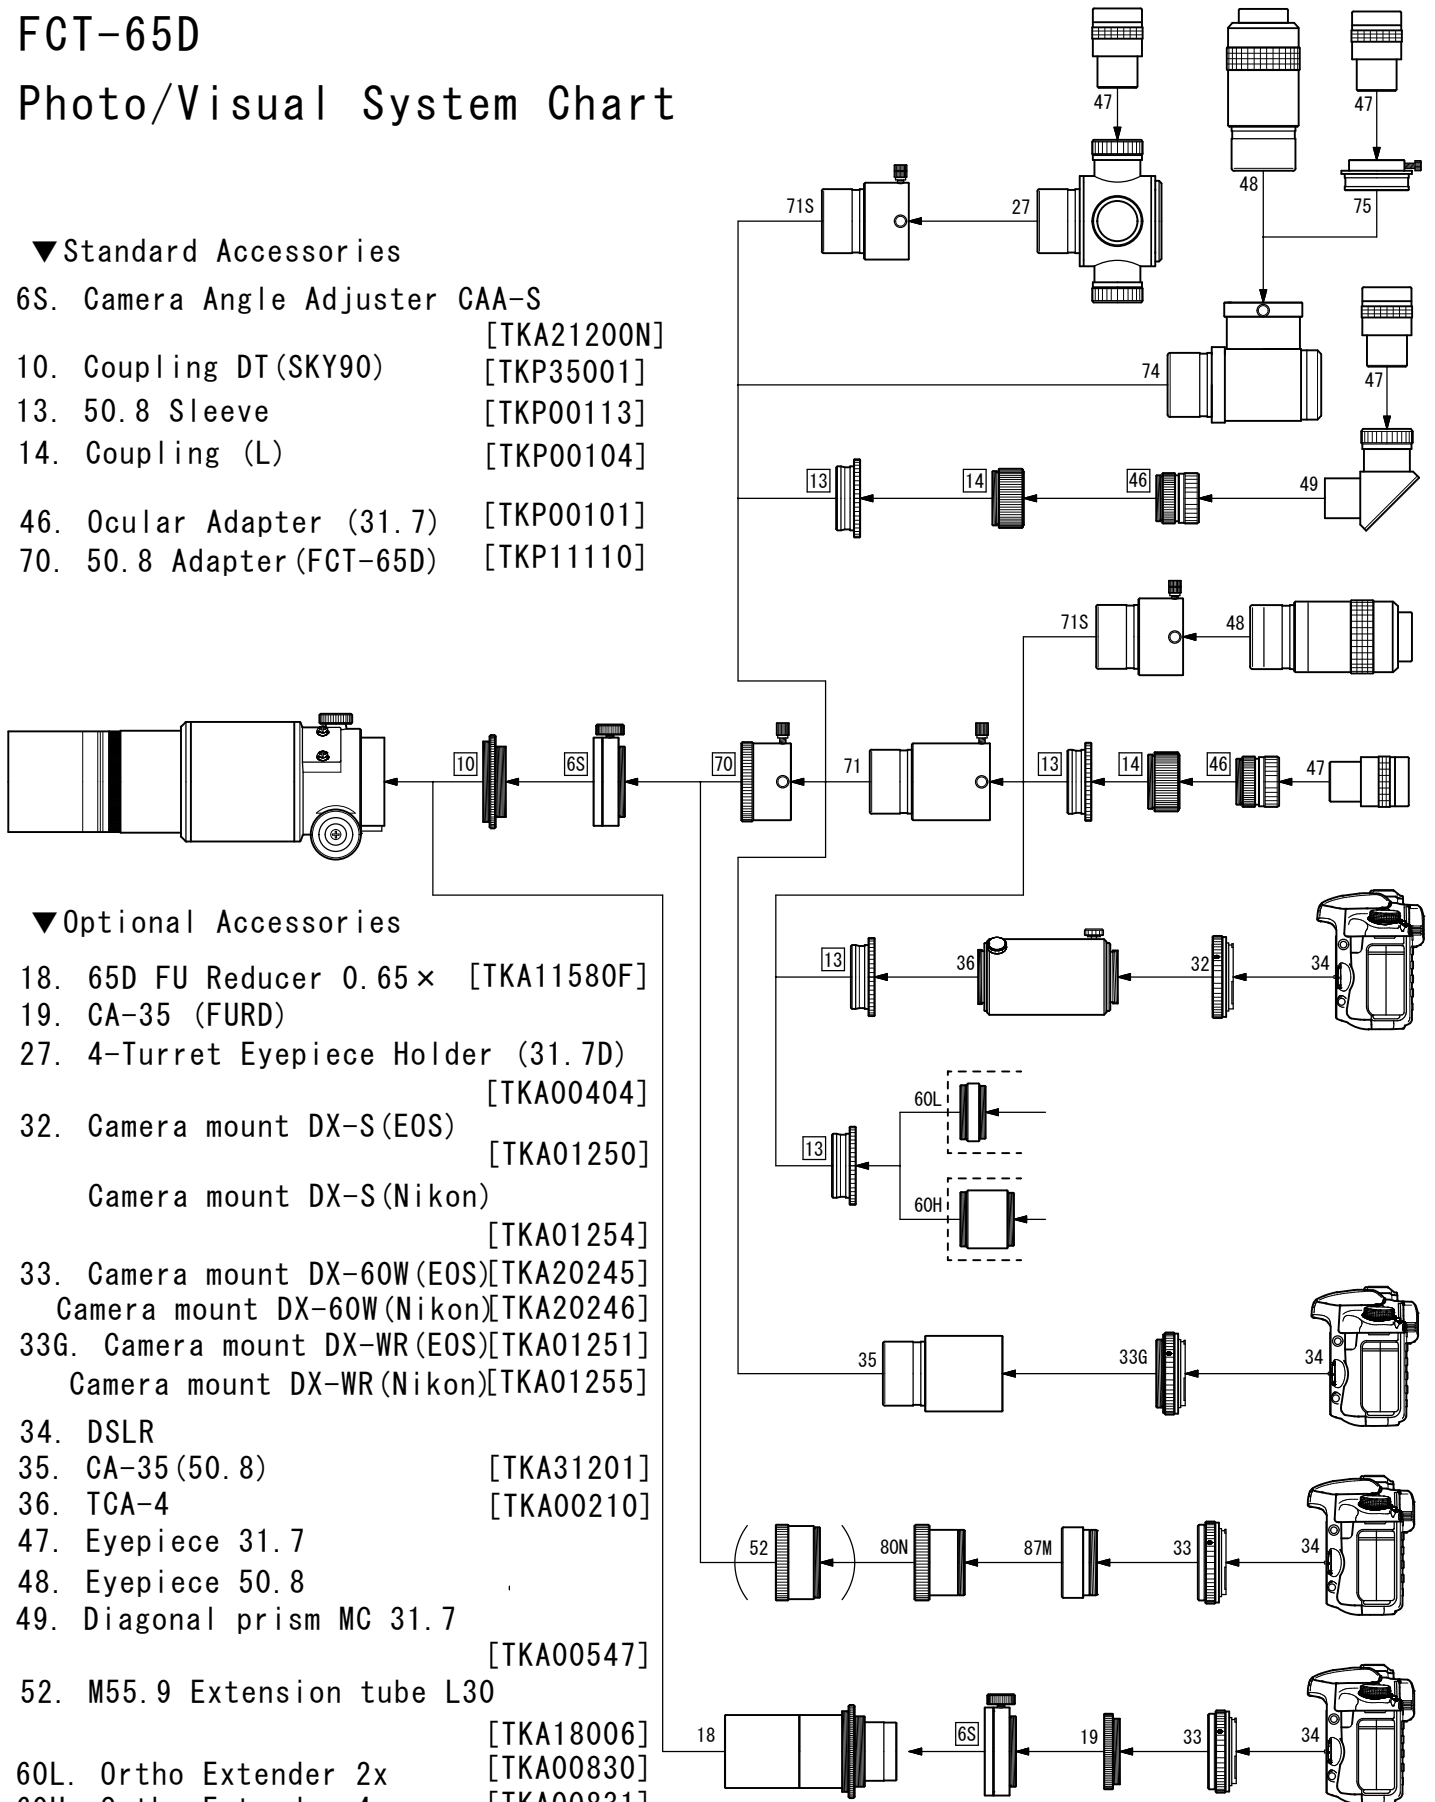

FCT-65D

Photo/Visual System Chart

▼Standard Accessories

- 6S. Camera Angle Adjuster CAA-S [TKA21200N]
- 10. Coupling DT (SKY90) [TKP35001]
- 13. 50.8 Sleeve [TKP00113]
- 14. Coupling (L) [TKP00104]
- 46. Ocular Adapter (31.7) [TKP00101]
- 70. 50.8 Adapter (FCT-65D) [TKP11110]

▼Optional Accessories

- 18. 65D FU Reducer 0.65x [TKA11580F]
- 19. CA-35 (FURD)
- 27. 4-Turret Eyepiece Holder (31.7D) [TKA00404]
- 32. Camera mount DX-S (EOS) [TKA01250]
- Camera mount DX-S (Nikon) [TKA01254]
- 33. Camera mount DX-60W (EOS) [TKA20245]
- Camera mount DX-60W (Nikon) [TKA20246]
- 33G. Camera mount DX-WR (EOS) [TKA01251]
- Camera mount DX-WR (Nikon) [TKA01255]
- 34. DSLR
- 35. CA-35 (50.8) [TKA31201]
- 36. TCA-4 [TKA00210]
- 47. Eyepiece 31.7
- 48. Eyepiece 50.8
- 49. Diagonal prism MC 31.7 [TKA00547]
- 52. M55.9 Extension tube L30 [TKA18006]
- 60L. Ortho Extender 2x [TKA00830]
- 60H. Ortho Extender 4x [TKA00831]
- 71. Extension tube 50.8 [TKP27112]
- 71S. 50.8 Turret Extension Tube (S) [TKA00105]
- 74. Diagonal Mirror (50.8) w/ Adapter (DM) [TKA00543]
- 75. Adapter (DM) [TKA00111]
- 80N. FC/FS Multi Flattener 1.04x [TKA00582]
- 87M. Multi CA Ring 65D [TKA11203]

TAKAHASHI

Note; No.19 CA-35 FURD is an accessory for Np.18 FU reducer 0.65x