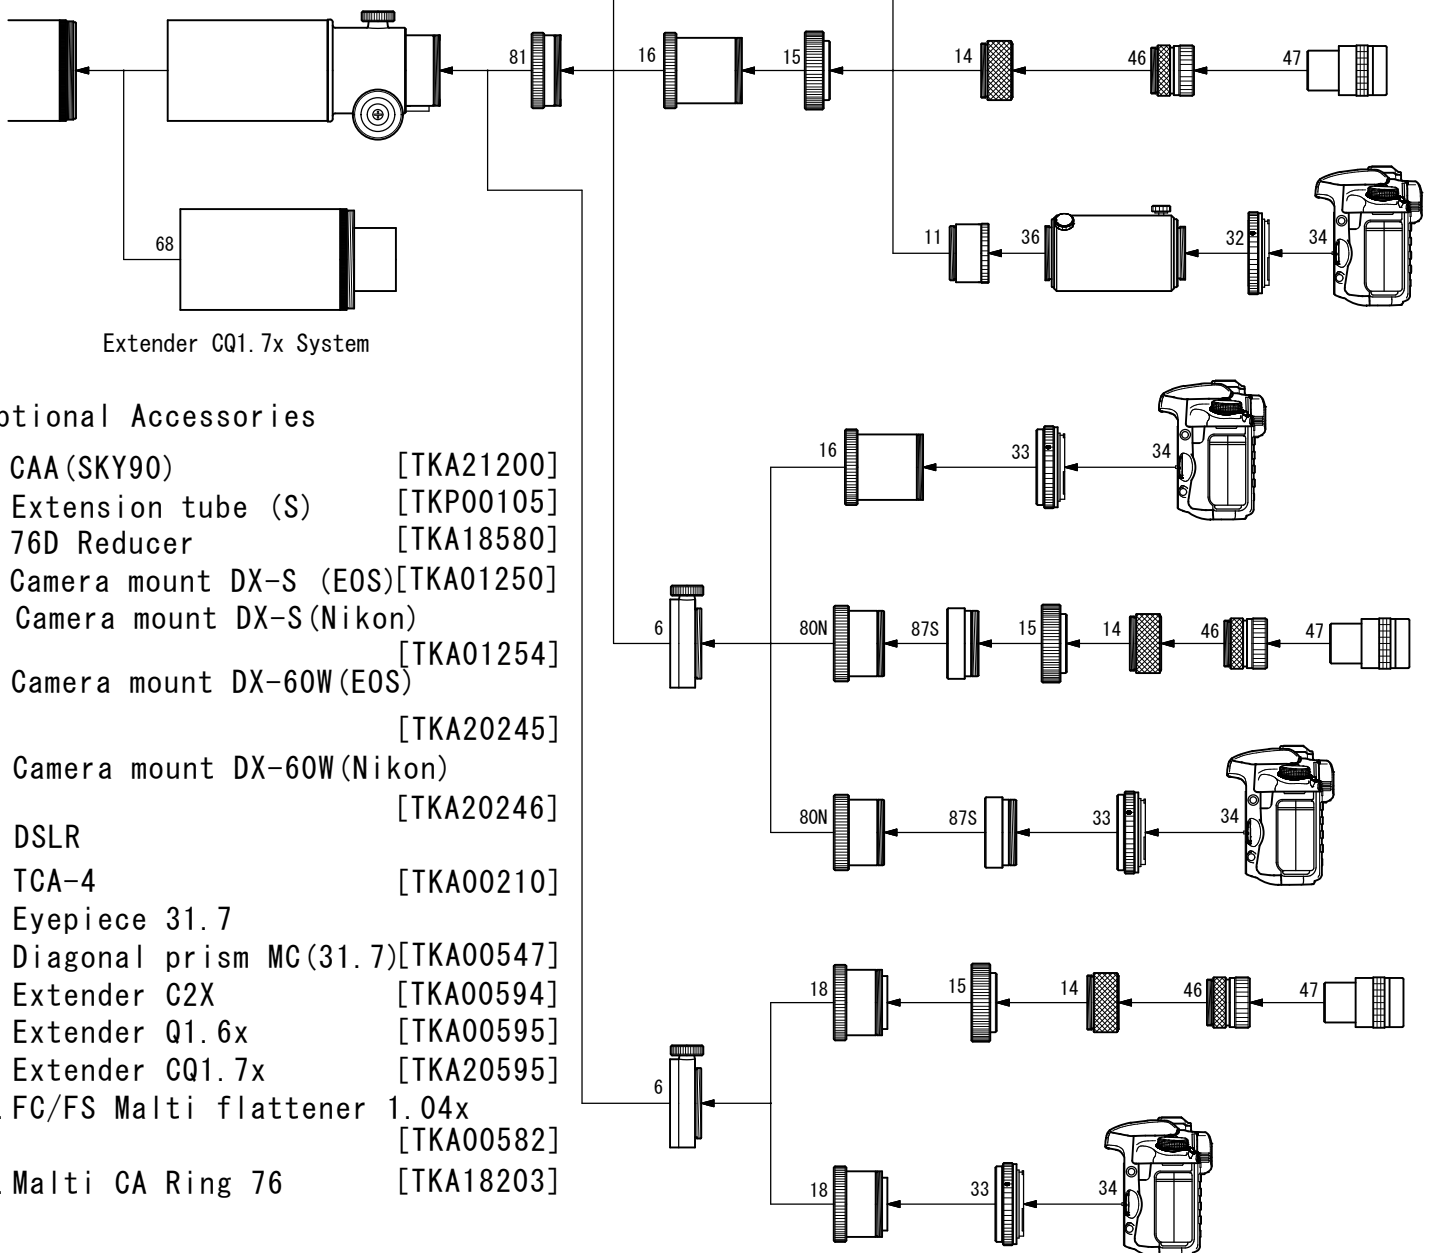

# FC-76DCU Photo/Visual System Chart

## ▼Standard Accessories

- 14. Coupling (L) [TKP00104]
- 15. Visual adapter (FS-60CB) [TKP20005]
- 16. Aux. ring (FS-60CB) [TKP20001]
- 46. Eyepiece adapter 31.7 [TKP00101]
- 81. Coupling (DT) (FS-60CB) [TKP20006B]

## ▼Optional Accessories

- 6. CAA (SKY90) [TKA21200]
- 11. Extension tube (S) [TKP00105]
- 18. 76D Reducer [TKA18580]
- 32. Camera mount DX-S (EOS) [TKA01250]
- Camera mount DX-S (Nikon) [TKA01254]
- 33. Camera mount DX-60W (EOS) [TKA20245]
- Camera mount DX-60W (Nikon) [TKA20246]
- 34. DSLR
- 36. TCA-4 [TKA00210]
- 47. Eyepiece 31.7
- 49. Diagonal prism MC (31.7) [TKA00547]
- 60. Extender C2X [TKA00594]
- 67. Extender Q1.6x [TKA00595]
- 68. Extender CQ1.7x [TKA20595]
- 80N. FC/FS Multi flattener 1.04x [TKA00582]
- 87S. Multi CA Ring 76 [TKA18203]

TAKAHASHI