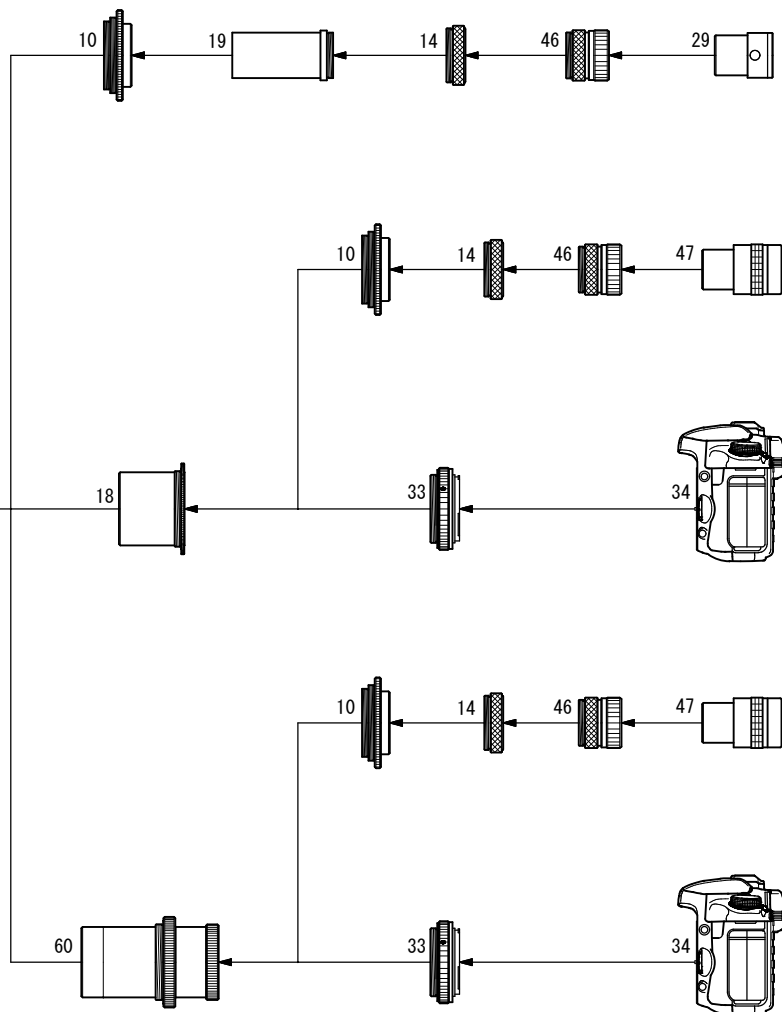

ε - 160 E D

Photo/Visual System Chart

▼ Standard Accessories

- 10. Visual Adapter (ε -130D) [TKP69005]
- 14. Visual Coupling S [TKP00103]
- 18. Corrector Lens (ε -160D) [TKP59580]
- 46. Eyepiece Adapter 31.7 [TKP00101]

▼ Option Accessories

- 19. Collimation Tube [TKA00442]
- 29. Collimating Eyepiece 31.7 [TKA00441]
- 33. Wide mount DX-WR (EOS) [TKA01251]
- Wide mount DX-WR (Nikon)
- 34. DSLR [TKA01255]
- 47. Eyepiece 31.7
- 60. ε Extender 160D [TKA59595]

TAKAHASHI