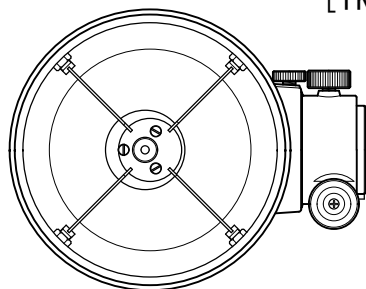

ε - 160 E D

Photo/Visual System Chart

▼ Standard Accessories

- 10. Visual Adapter (ε -130D) [TKP69005]
- 14. Visual Coupling S [TKP00103]
- 18. Corrector Lens (ε -160D) [TKP59580]
- 46. Eyepiece Adapter 31.7 [TKP00101]

▼ Option Accessories

- 19. Collimation Tube [TKA00442]
- 29. Collimating Eyepiece 31.7 [TKA00441]
- 33. Wide mount DX-WR (EOS) [TKA01251]
- Wide mount DX-WR (Nikon)
- 34. DSLR [TKA01255]
- 47. Eyepiece 31.7
- 60. ε Extender 160D [TKA59595]